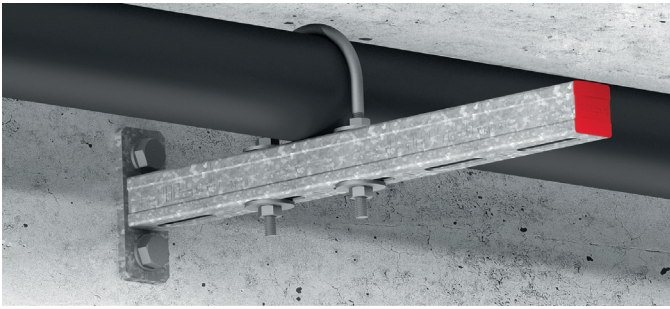

# U-Bolt MP-UB OC (metric)

U-bolts with outer coating (OC) for universal pipe applications

### Applications

- Universal pipe fixation up to 24"
- Single point fixation for Sprinkler applications up to 324 mm/12"
- Recommended for outdoor use

### Advantages

- Suitable for suspended or standing installation applications
- Small contact surface between U-bolt and pipe
- Channel through bolting up to a diameter of 324mm/12"
- Approved for sprinkler applications under VdS
- Approved for sprinkler applications under UL/NFPA
- Approved for sprinkler applications under FM