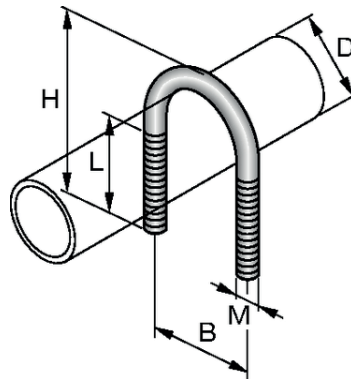

### Applications

- Universal pipe fixation up to 24"
- Single point fixation for Sprinkler applications up to 324 mm/12"
- Recommended for outdoor use

### Advantages

- Suitable for suspended or standing installation applications
- Small contact surface between U-bolt and pipe
- Channel through bolting up to a diameter of 324mm/12"
- Approved for sprinkler applications under VdS
- Approved for sprinkler applications under UL/NFPA
- Approved for sprinkler applications under FM

### Technical data

<b>Material Composition</b>	Q235B - ASTM A36
<b>Base material</b>	Steel, concrete, wood
<b>Insulation</b>	without
<b>Coating material</b>	Hot-dip galvanised, 45 µm - DIN EN ISO 1461
<b>Approvals</b>	VdS, UL/NFPA, FM

Item Description	Diameter D	H	L	B	M	Pack size	Item Number
MP-UB 21 1/2" M8 OC	23.8 mm	93 mm	70 mm	32 mm	M8	40 Pcs	2288403
MP-UB 26 3/4" M8 OC	29.4 mm	98 mm	70 mm	37 mm	M8	40 Pcs	2288404
MP-UB 33 1" M8 OC	36.2 mm	103 mm	70 mm	44 mm	M8	20 Pcs	2288405
MP-UB 42 1-1/4" M8 OC	44.9 mm	113 mm	70 mm	53 mm	M8	20 Pcs	2288406
MP-UB 48 1-1/2" M8 OC	50.8 mm	118 mm	75 mm	59 mm	M8	20 Pcs	2288407
MP-UB 60 2" M10 OC	63.2 mm	135 mm	85 mm	73 mm	M10	10 Pcs	2288408
MP-UB 76 2-1/2" M10 OC	79 mm	150 mm	85 mm	89 mm	M10	10 Pcs	2288409
MP-UB 89 3" M10 OC	91.8 mm	165 mm	85 mm	102 mm	M10	10 Pcs	2288410
MP-UB 102 3-1/2" M12 OC	104.5 mm	177 mm	85 mm	116 mm	M12	10 Pcs	2288411
MP-UB 108 M12 OC	110.9 mm	182 mm	85 mm	123 mm	M12	10 Pcs	2288412
MP-UB 114 4" M12 OC	117.2 mm	192 mm	85 mm	129 mm	M12	10 Pcs	2288413
MP-UB 133 M12 OC	136.7 mm	212 mm	85 mm	149 mm	M12	10 Pcs	2288414
MP-UB 139 5" M12 OC	143.4 mm	217 mm	85 mm	155 mm	M12	10 Pcs	2288415
MP-UB 159 M12 OC	162.7 mm	237 mm	85 mm	175 mm	M12	10 Pcs	2288416
MP-UB 168 6" M12 OC	172 mm	247 mm	85 mm	184 mm	M12	2 Pcs	2288417
MP-UB 219 8" M12 OC	222.8 mm	297 mm	85 mm	235 mm	M12	2 Pcs	2288418
MP-UB 273 10" M12 OC	277.5 mm	352 mm	85 mm	289 mm	M12	2 Pcs	2288419
MP-UB 324 12" M12 OC	328.4 mm	402 mm	85 mm	340 mm	M12	2 Pcs	2288420