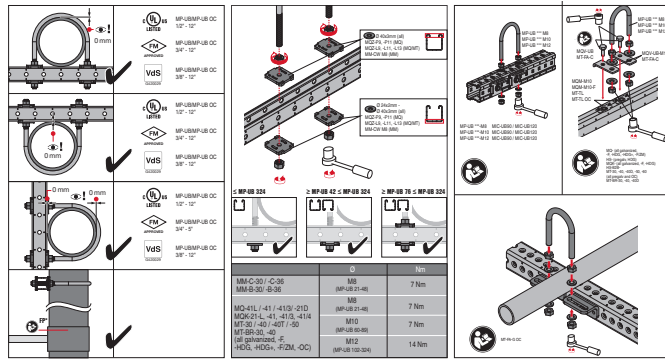

### Applications

- Universal pipe fixation up to 24"
- Single point fixation for Sprinkler applications up to 324 mm/12"
- Recommended for outdoor use

### Advantages

- Suitable for suspended or standing installation applications
- Small contact surface between U-bolt and pipe
- Channel through bolting up to a diameter of 324mm/12"
- Approved for sprinkler applications under VdS
- Approved for sprinkler applications under UL/NFPA
- Approved for sprinkler applications under FM

Item Description	Diameter D	H	L	B	M	Pack size	Item Number
MP-UB 21 1/2" M8 OC	23.8 mm	93 mm	70 mm	32 mm	M8	40 Pcs	2288403
MP-UB 26 3/4" M8 OC	29.4 mm	98 mm	70 mm	37 mm	M8	40 Pcs	2288404
MP-UB 33 1" M8 OC	36.2 mm	103 mm	70 mm	44 mm	M8	20 Pcs	2288405
MP-UB 42 1-1/4" M8 OC	44.9 mm	113 mm	70 mm	53 mm	M8	20 Pcs	2288406
MP-UB 48 1-1/2" M8 OC	50.8 mm	118 mm	75 mm	59 mm	M8	20 Pcs	2288407
MP-UB 60 2" M10 OC	63.2 mm	135 mm	85 mm	73 mm	M10	10 Pcs	2288408
MP-UB 76 2-1/2" M10 OC	79 mm	150 mm	85 mm	89 mm	M10	10 Pcs	2288409
MP-UB 89 3" M10 OC	91.8 mm	165 mm	85 mm	102 mm	M10	10 Pcs	2288410
MP-UB 102 3-1/2" M12 OC	104.5 mm	177 mm	85 mm	116 mm	M12	10 Pcs	2288411
MP-UB 108 M12 OC	110.9 mm	182 mm	85 mm	123 mm	M12	10 Pcs	2288412
MP-UB 114 4" M12 OC	117.2 mm	192 mm	85 mm	129 mm	M12	10 Pcs	2288413
MP-UB 133 M12 OC	136.7 mm	212 mm	85 mm	149 mm	M12	10 Pcs	2288414
MP-UB 139 5" M12 OC	143.4 mm	217 mm	85 mm	155 mm	M12	10 Pcs	2288415
MP-UB 159 M12 OC	162.7 mm	237 mm	85 mm	175 mm	M12	10 Pcs	2288416
MP-UB 168 6" M12 OC	172 mm	247 mm	85 mm	184 mm	M12	2 Pcs	2288417
MP-UB 219 8" M12 OC	222.8 mm	297 mm	85 mm	235 mm	M12	2 Pcs	2288418
MP-UB 273 10" M12 OC	277.5 mm	352 mm	85 mm	289 mm	M12	2 Pcs	2288419
MP-UB 324 12" M12 OC	328.4 mm	402 mm	85 mm	340 mm	M12	2 Pcs	2288420