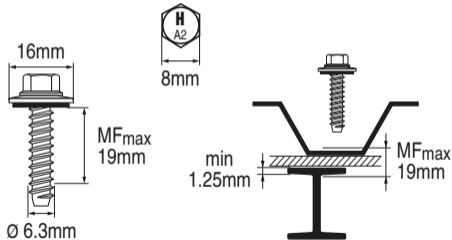

S-MP 54S 6.3x32

283200

Rostfrei / Inox / Stainless A2

2081664