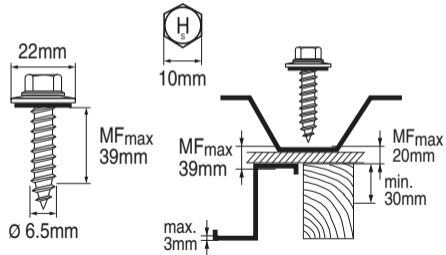

S-MP 73S 6.5x50

#285209

Rostfrei / Inox / Stainless

2081916-07.2023