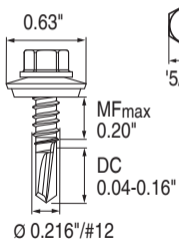

S-MD 12-14 x 1 HWH #3 SS316 #2322196

Rostfrei / Inox / Stainless

2326091-02.2021